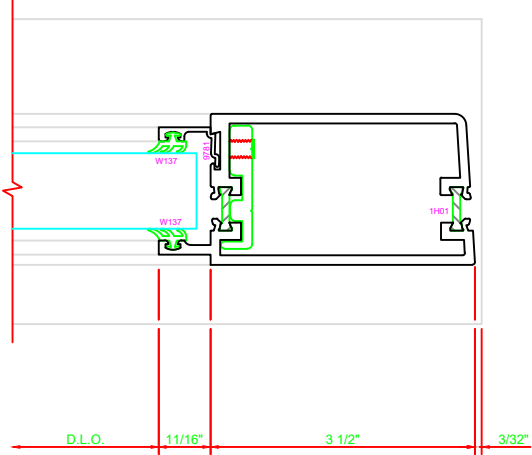

317	STILE
	S/A D302 FOR EFCO STANDARD ABH A160HD CONTINUOUS HINGE

ERASE NOTE
STANDARD CONTINUOUS HINGE AND STILE

301	STILE
	S/A D302 FOR OFFSET PIVOTS

ERASE NOTE
BUTT HINGES CAN NOT BE USED WITH THERMASTILE DOORS

100	TOP RAIL
	S/A D302

ERASE NOTE
TOP RAIL FOR SURFACE CLOSERS, OR DORMA TYPE C.O.C., NOT LCN C.O.C.

200	BOTTOM RAIL
	S/A D302