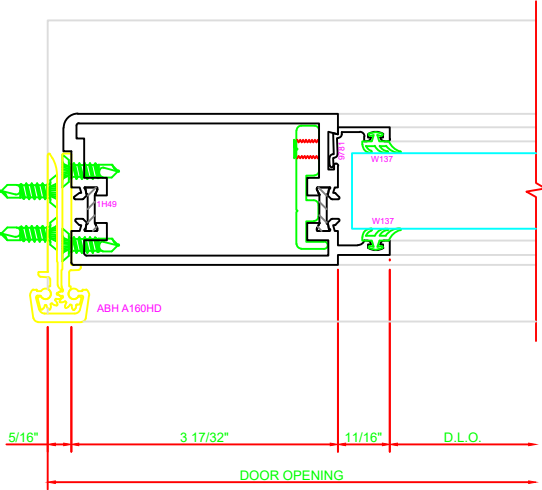

317	STILE
	S/A D302 FOR EFCO STANDARD ABH A160HD CONTINUOUS HINGE

ERASE NOTE
STANDARD CONTINUOUS HINGE AND STILE

301	STILE
	S/A D302 FOR OFFSET PIVOTS

ERASE NOTE
BUTT HINGES CAN NOT BE USED WITH THERMASTILE DOORS

100	TOP RAIL
	S/A D302

ERASE NOTE
TOP RAIL FOR SURFACE CLOSERS, OR DORMA TYPE C.O.C., NOT LCN C.O.C.

200	BOTTOM RAIL
	S/A D302