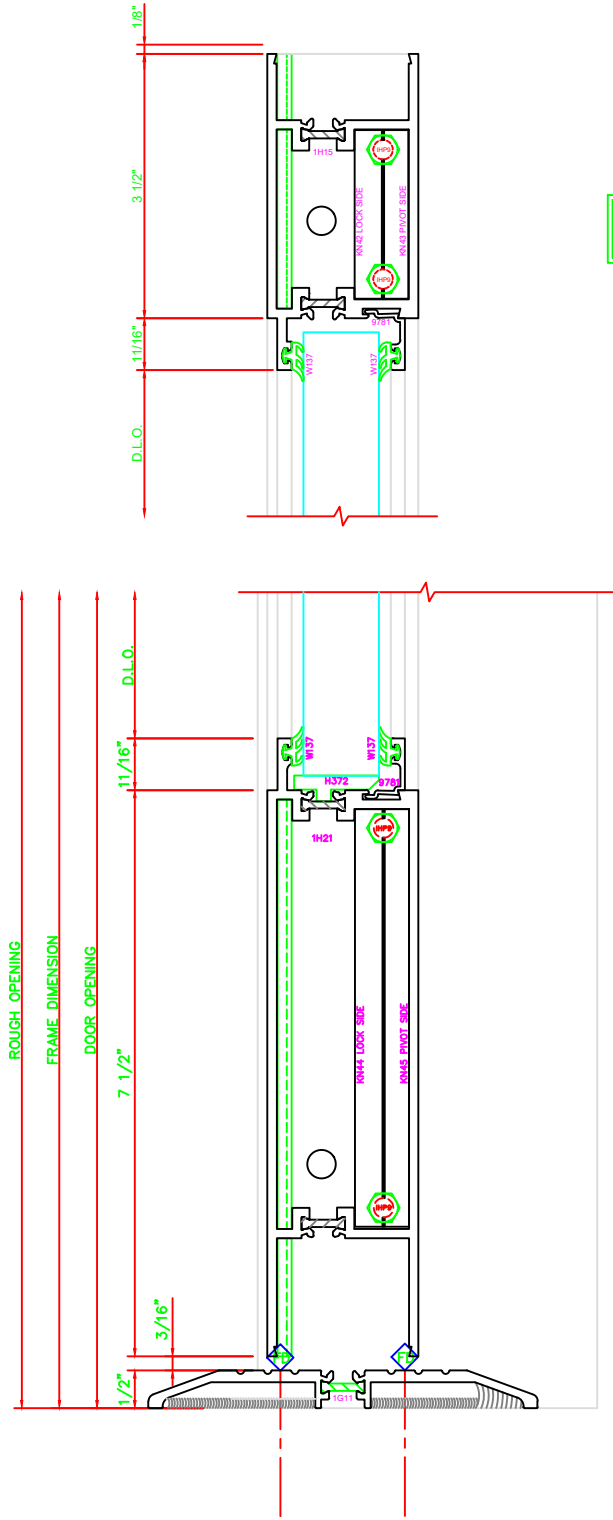

317	STILE
	S/A D302 FOR EFCO STANDARD ABH A160HD CONTINUOUS HINGE

ERASE NOTE
STANDARD CONTINUOUS HINGE AND STILE

301	STILE
	S/A D302 FOR OFFSET PIVOTS

ERASE NOTE
BUTT HINGES CAN NOT BE USED WITH THERMASTILE DOORS

100	TOP RAIL
	S/A D302

ERASE NOTE
TOP RAIL FOR SURFACE CLOSERS, OR DORMA TYPE C.O.C., NOT LCN C.O.C.

200	BOTTOM RAIL
	S/A D302